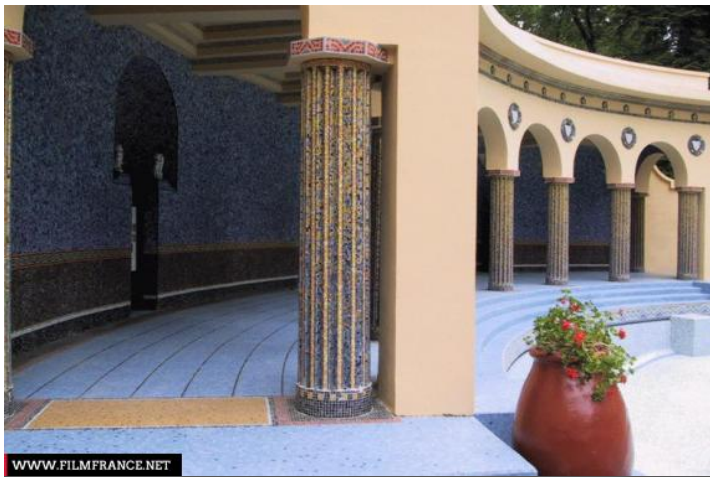

WWW.FILMFRANCE.NET

Credits: région des Pays de la Loire
Caption: pool