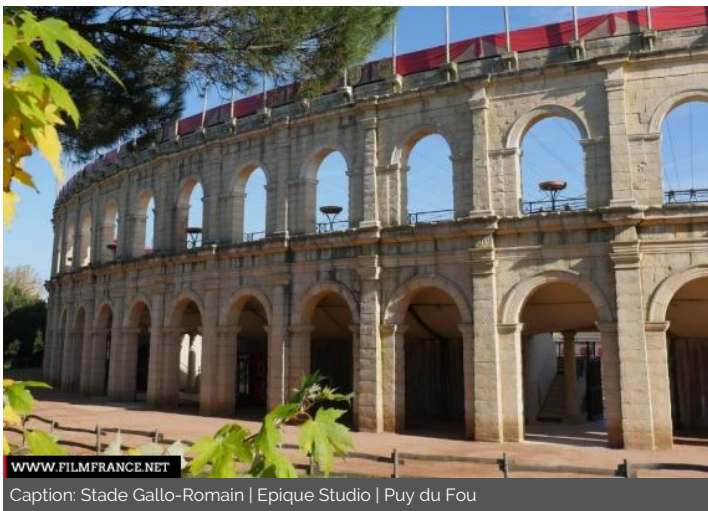

WWW.FILMFRANCE.NET

Caption: Stade Gallo-romain | Epique Studio | Puy du Fou

WWW.FILMFRANCE.NET

Caption: Stade Gallo-romain | Epique Studio | Puy du Fou

WWW.FILMFRANCE.NET

Caption: Stade Gallo-romain | Epique Studio | Puy du Fou

LOCATION TYPE

CATEGORIES

Amphitheater Arena

ENVIRONMENT

Countryside

GENERAL PRESENTATION

LOCATION CONDITION TYPE

Well maintained

LOCATION HISTORY

continuation to the successful show, there is an historical route(the Roman ages to French Revolution) with several shows.

CONSTRUCTION PERIOD

2001-2010

DOMINANT STYLE

Antiquity

REMARKABLE ARCHITECTURAL

Arch - Arcade, Column, Statue

ELEMENTS

MATERIALS

Stone

Children locations

medieval village of Puy du Fou
