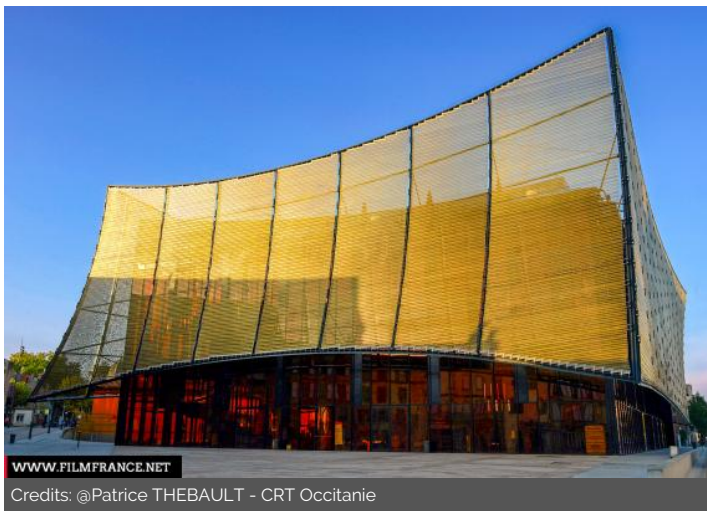

WWW.FILMFRANCE.NET

Credits: @Patrice THEBAULT - CRT Occitanie