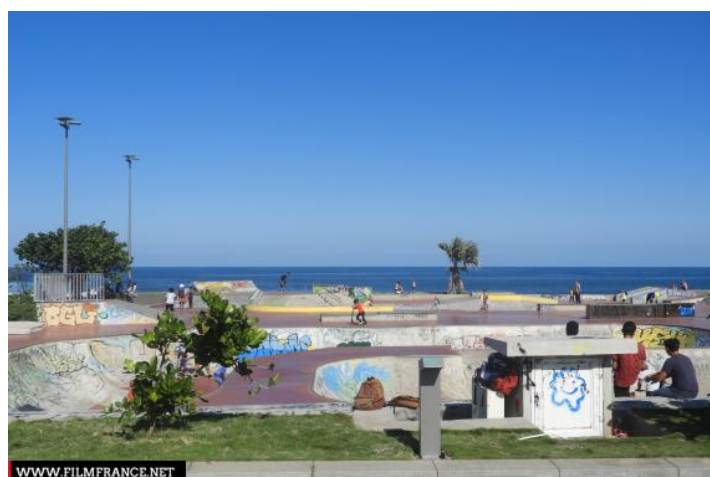

Location pre-spotted by Film France network

Geolocation

N°84649

updated: 11/10/2023

Skate Park Ravine Blanche

97410 Saint Pierre
Reunion

Contact the commission
Reunion Film Commission
✉

WWW.FILMFRANCE.NET

Credits: Nicolas Barniche

Caption: Skate Park de la Ravine Blanche Saint Pierre

WWW.FILMFRANCE.NET

Credits: Nicolas Barniche

Caption: Skate Park de la Ravine Blanche Saint Pierre

WWW.FILMFRANCE.NET

Credits: Nicolas Barniche

LOCATION TYPE

CATEGORIES

Shopping mall

Beach (pebbles)

Beach (sand)

Coastal site

Skate park

Temple

ENVIRONMENT

Seaside, Roadside, City

GENERAL PRESENTATION

LOCATION CONDITION TYPE

In fair condition

DOMINANT STYLE

Modern