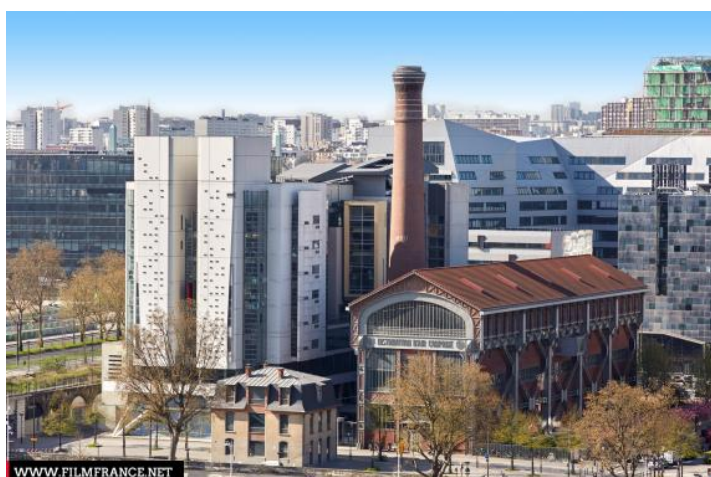

WWW.FILMFRANCE.NET

Credits: Didier Plowy - ENSAPVS

Caption: Ecole Nationale Supérieure d'Architecture (ENSA) Paris-Val de Seine - Façade et cour