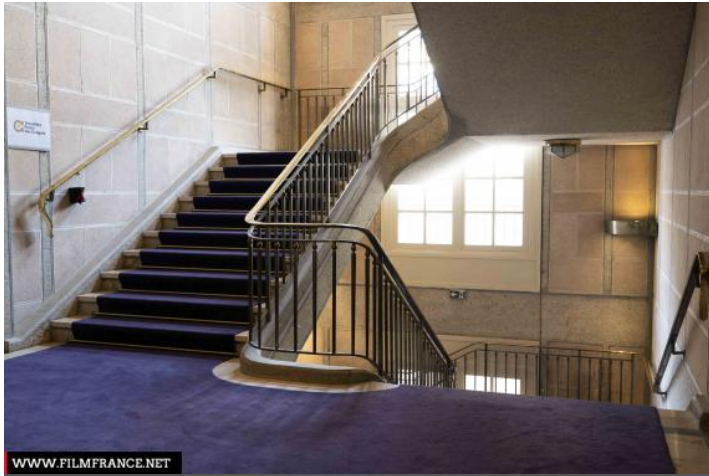

Credits: Film Paris Region - Valérie Novel
Caption: Versailles Palais des Congrès - Bar

WWW.FILMFRANCE.NET

Credits: Film Paris Region - Valérie Novel
Caption: Versailles Palais des Congrès - Salles de sous-commission

LOCATION TYPE

CATEGORIES

circulation Corridor Escalier

ENVIRONMENT

City

GENERAL PRESENTATION

Versailles Palais des Congrès is an Art Deco style concert and conference hall.

LOCATION CONDITION TYPE

Perfect condition, Restored or Renovated

LOCATION HISTORY

Located in front of the castle, Versailles Palais des Congrès is the first Palais des Congrès built in France and is one of the remarkable heritage sites of Versailles.

Created at the instigation of Versailles mayor André Mignot in 1964, it replaces a ruined Variety Theatre.

Its architect is Pierre-Edouard Lambert, son of Marcel Lambert, the chief architect of the Château de Versailles between 1888 and 1912.

Continuator of Auguste Perret, Lambert remains faithful to an architectural doctrine based on the balance of volumes to design this palace, whose foundation stone was laid in November 1963.

The building was established in 1967 with a certain discretion in an urban and architectural composition inherited from the seventeenth century.

It was renovated identically in 2021 with modern interventions necessary for its operation.

MATERIALS

interior floor : Wooden floor