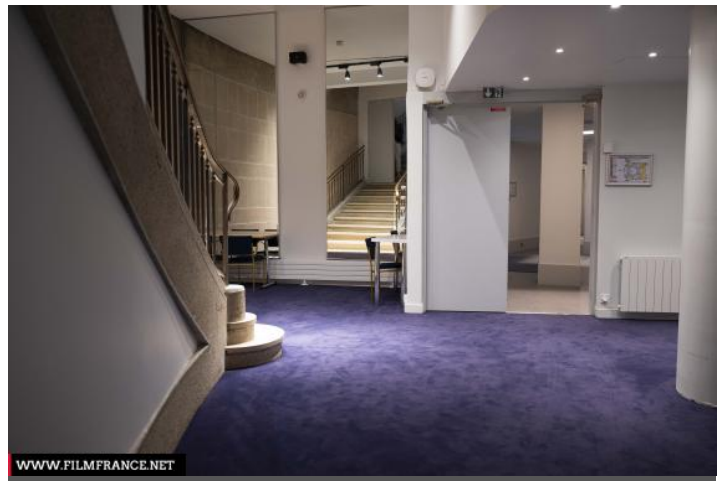

WWW.FILMFRANCE.NET

Credits: Film Paris Region - Valérie Novel
Caption: Versailles Palais des Congrès - Bar