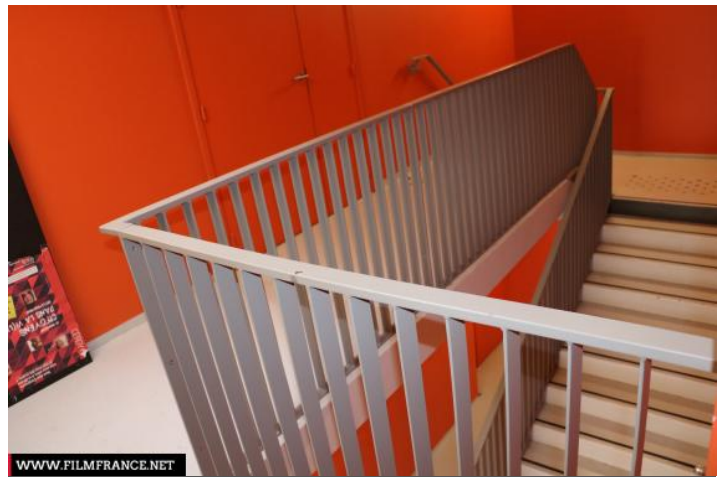

WWW.FILMFRANCE.NET

Credits: Film Paris Region

Caption: Ville de Cergy - Visages du Monde - Escaliers