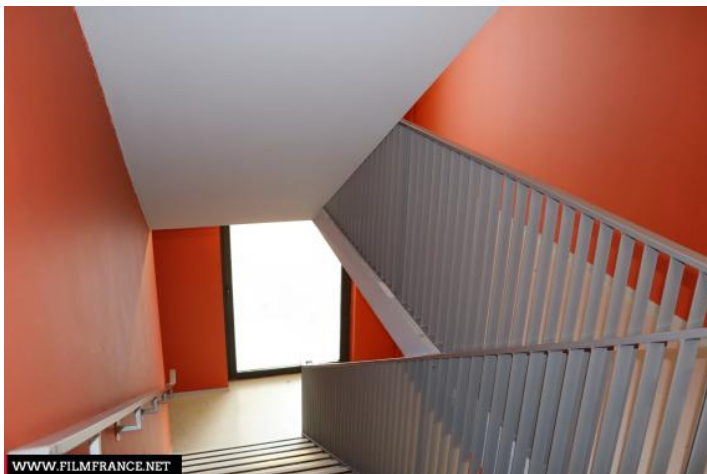

WWW.FILMFRANCE.NET

Credits: Film Paris Region

Caption: Ville de Cergy - Visages du Monde - Escaliers