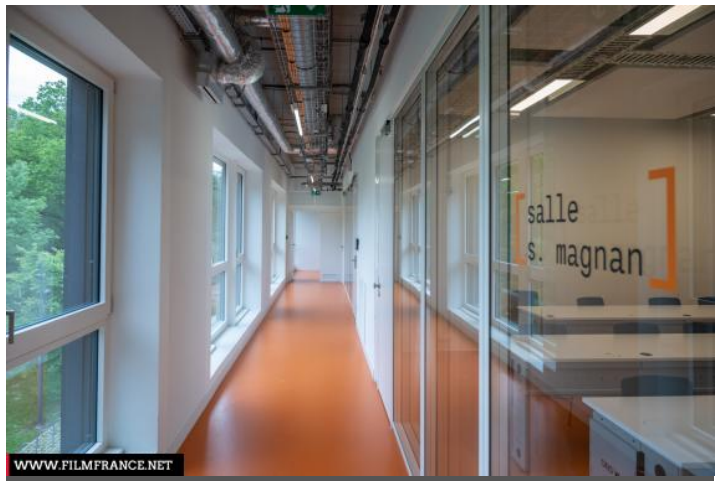

WWW.FILMFRANCE.NET

Credits: Film Paris Region - Luc Detours
Caption: CentraleSupélec - Salles de cours