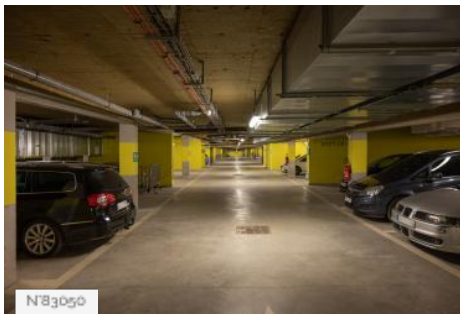

N83050
CentraleSupélec - Bouygues building - underground parking