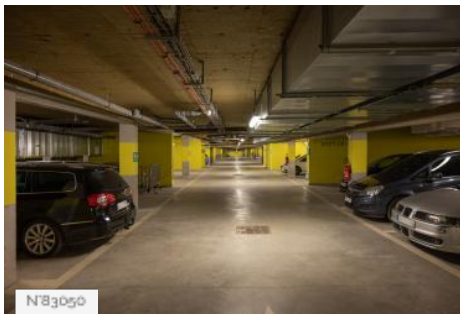

It is located on three sites: the historic Louis Charles Breguet building (1970s) and the modern Gustave Eiffel and Francis Bouygues buildings.

LOCATION CONDITION TYPE

Perfect condition

LOCATION HISTORY

The large institution "Centralesupélec" was born from the merger at the end of 2014 of École Centrale Paris and Ecole Supélec . It became part of the Université Paris-Saclay and moved to the Saclay plateau (Gif-sur-Yvette) in 2017. The two new buildings, Gustave Eiffel and Francis Bouygues, were inaugurated the same year.

## Sibling locations

CentraleSupélec - Bouygues building - underground parking

CentraleSupélec - Bouygues building - Hall

CentraleSupélec - Bouygues building - Glade

CentraleSupélec - Bouygues building - Patio Vegetal