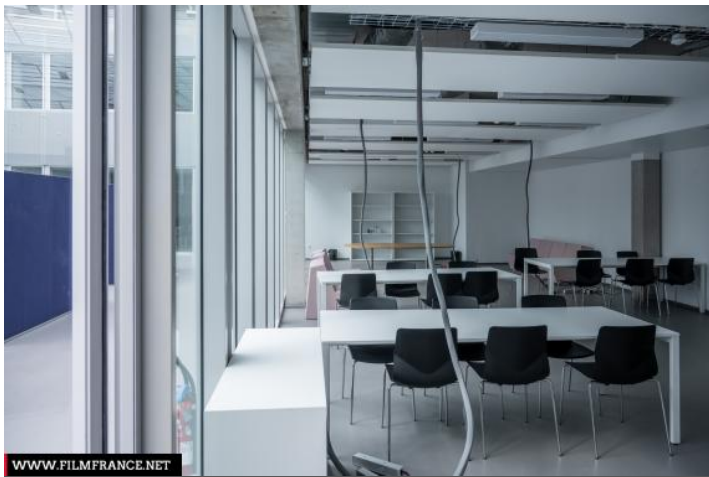

WWW.FILMFRANCE.NET