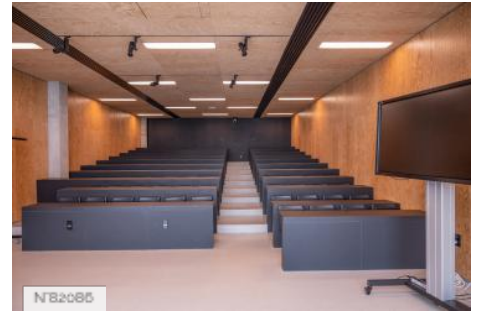

N82083
CentraleSupélec - Eiffel building - Emergency staircase