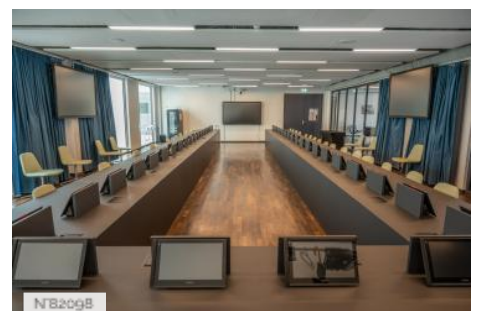

N82092
CentraleSupélec - Eiffel building - Circulation spaces