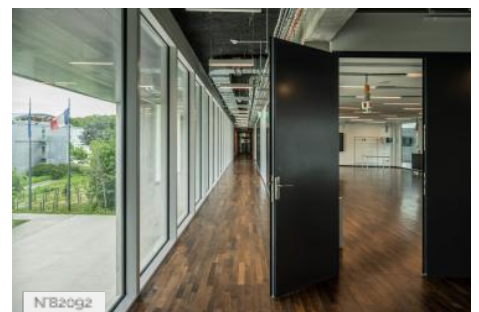

N82089
CentraleSupélec - Eiffel building - Atrium