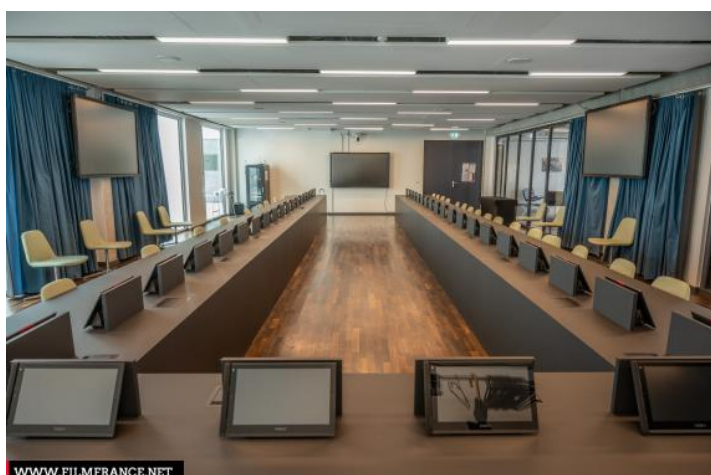

WWW.FILMFRANCE.NET

Credits: Film Paris Region - Luc Detours
Caption: Centralesupelec - Salle des conseils