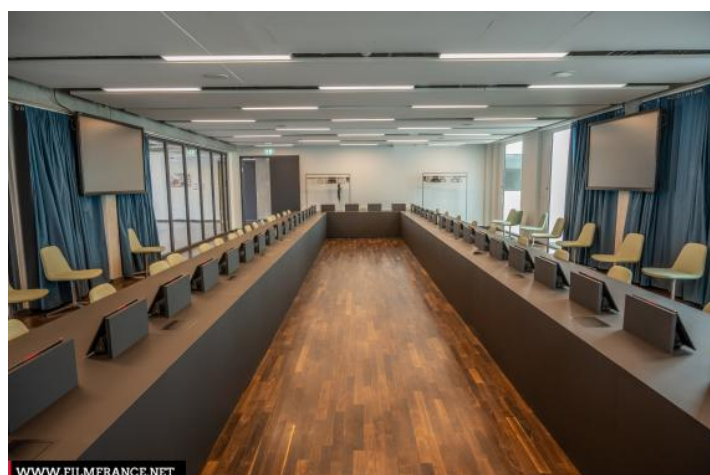

WWW.FILMFRANCE.NET

Credits: Film Paris Region - Luc Detours
Caption: Centralesupelec - Salle des conseils