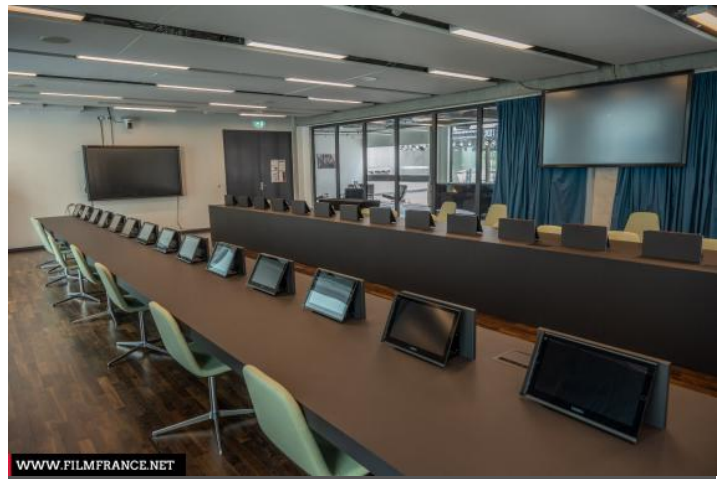

WWW.FILMFRANCE.NET

Credits: Film Paris Region - Luc Detours
Caption: Centralesupelec -Salle des conseils