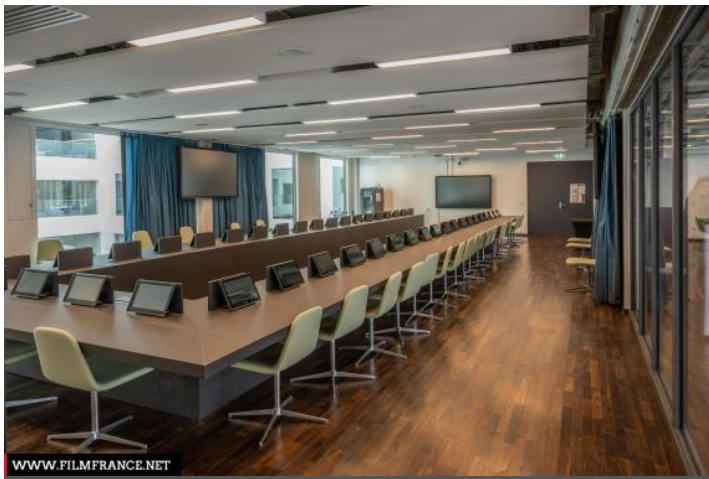

WWW.FILMFRANCE.NET