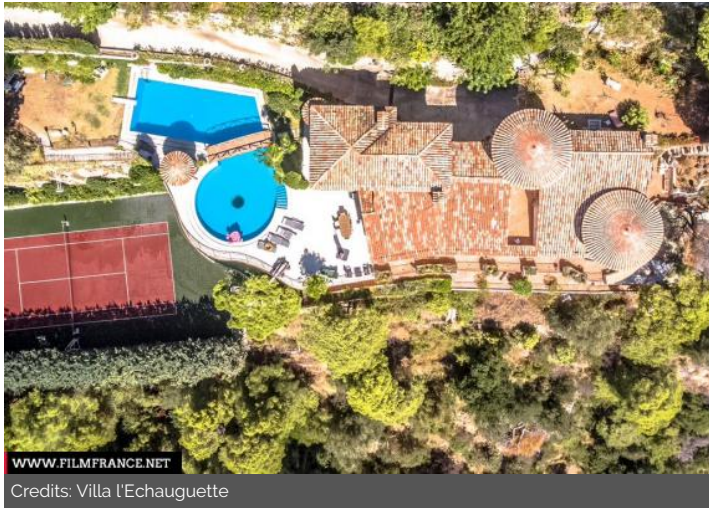

LOCATION TYPE

CATEGORIES

House Sauna Swimming pool Tennis court Villa

ENVIRONMENT

Seaside

GENERAL PRESENTATION

LOCATION CONDITION TYPE

Well maintained

CONSTRUCTION PERIOD

1967-1972