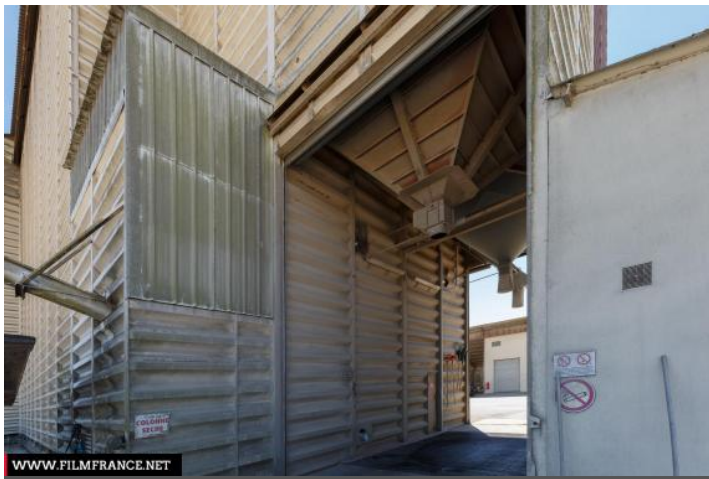

WWW.FILMFRANCE.NET

Credits: Lina Taravella
Caption: 2022 juillet