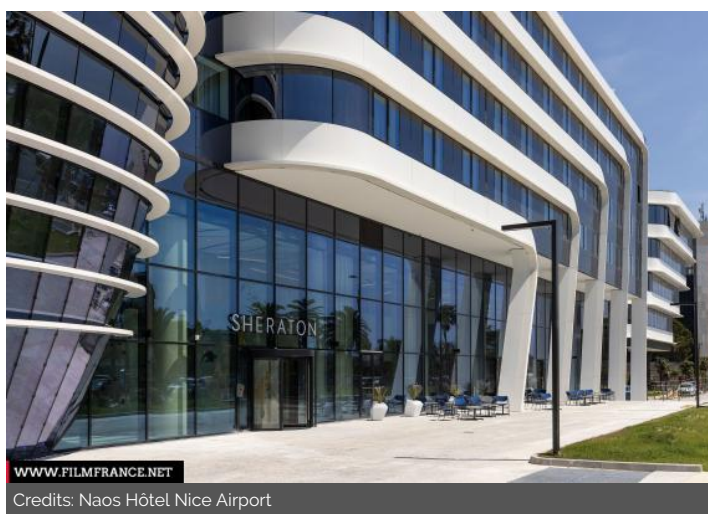

Geolocation

N°83440

updated: 07/13/2022

Sheraton Nice Airport Hotel

**480 Promenade des Anglais
Entrance Via, Av. des Grenouillères
06200 Nice
France**

Contact the commission

French Riviera Film Commission

✉ | 📞 +33 (0)4 93 13 74 26

WWW.FILMFRANCE.NET

Credits: Naos Hôtel Nice Airport

WWW.FILMFRANCE.NET

Credits: Naos Hôtel Nice Airport

LOCATION TYPE

CATEGORIES

Reception desk Lane Elevator Bar Leisure building Residential building Library Boudoir Offices
Cafe Cafeteria Canteen Bedroom circulation Resort Corridor Tourism building Escalier
Extérieur Lobby Entrance hall Accommodation Hotel Luxury hotel Tourism hotel Lodging
Parking lot Church square Swimming pool Viewpoint Reception Restaurant Room Tea room
Terrace Toilets Rooftop Cloakroom

ENVIRONMENT

Seaside, Roadside, City

GENERAL PRESENTATION

LOCATION CONDITION TYPE

Perfect condition

DOMINANT STYLE

Design, Industrial, Modern

REMARKABLE ARCHITECTURAL