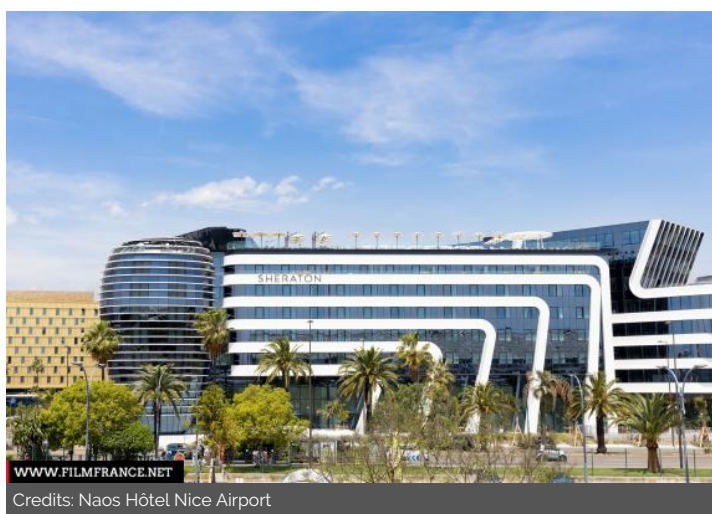

Geolocation

N°83440

updated: 07/13/2022

Sheraton Nice Airport Hotel

**480 Promenade des Anglais
Entrance Via, Av. des Grenouillères
06200 Nice
France**

Contact the commission

French Riviera Film Commission

✉ | 📞 +33 (0)4 93 13 74 26

WWW.FILMFRANCE.NET

Credits: Naos Hôtel Nice Airport

WWW.FILMFRANCE.NET

Credits: Naos Hôtel Nice Airport

LOCATION TYPE

CATEGORIES

Reception desk Lane Elevator Bar Leisure building Residential building Library Boudoir Offices
Cafe Cafeteria Canteen Bedroom circulation Resort Corridor Tourism building Escalier
Extérieur Lobby Entrance hall Accommodation Hotel Luxury hotel Tourism hotel Lodging
Parking lot Church square Swimming pool Viewpoint Reception Restaurant Room Tea room
Terrace Toilets Rooftop Cloakroom

ENVIRONMENT

Seaside, Roadside, City

GENERAL PRESENTATION

LOCATION CONDITION TYPE

Perfect condition

DOMINANT STYLE

Design, Industrial, Modern

REMARKABLE ARCHITECTURAL