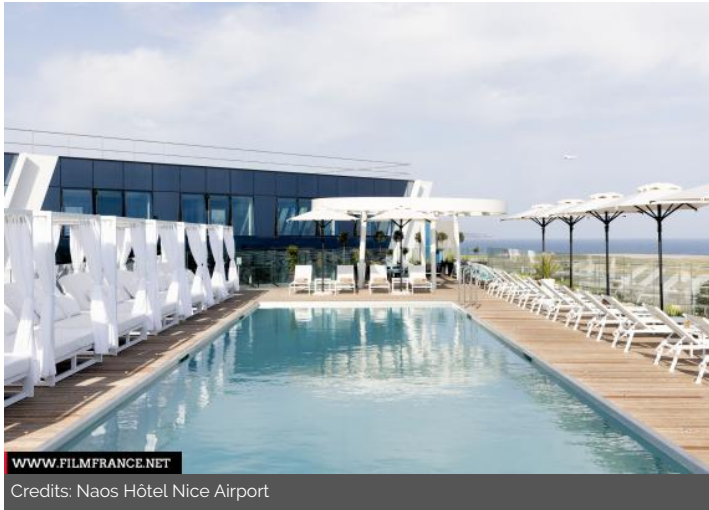

WWW.FILMFRANCE.NET

Credits: Naos Hôtel Nice Airport

WWW.FILMFRANCE.NET

Credits: Naos Hôtel Nice Airport

LOCATION TYPE

CATEGORIES

Reception desk Lane Elevator Bar Leisure building Residential building Library Boudoir Offices
Cafe Cafeteria Canteen Bedroom circulation Resort Corridor Tourism building Escalier
Extérieur Lobby Entrance hall Accommodation Hotel Luxury hotel Tourism hotel Lodging
Parking lot Church square Swimming pool Viewpoint Reception Restaurant Room Tea room
Terrace Toilets Rooftop Cloakroom

ENVIRONMENT

Seaside, Roadside, City

GENERAL PRESENTATION

LOCATION CONDITION TYPE

Perfect condition

DOMINANT STYLE

Design, Industrial, Modern

REMARKABLE ARCHITECTURAL