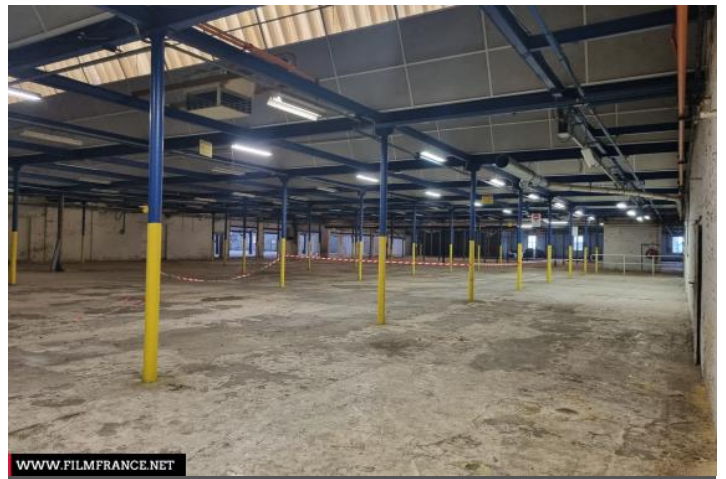

WWW.FILMFRANCE.NET

Credits: © Normandie Images
Caption: Novembre 2021