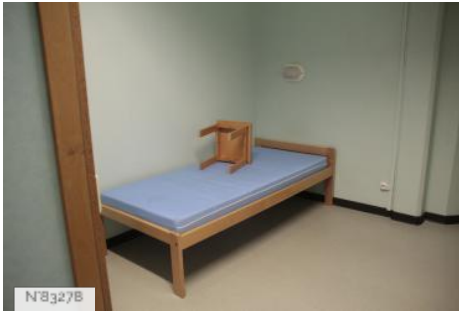

Beaulieu Lavacant - Beaulieu site - Boarding school