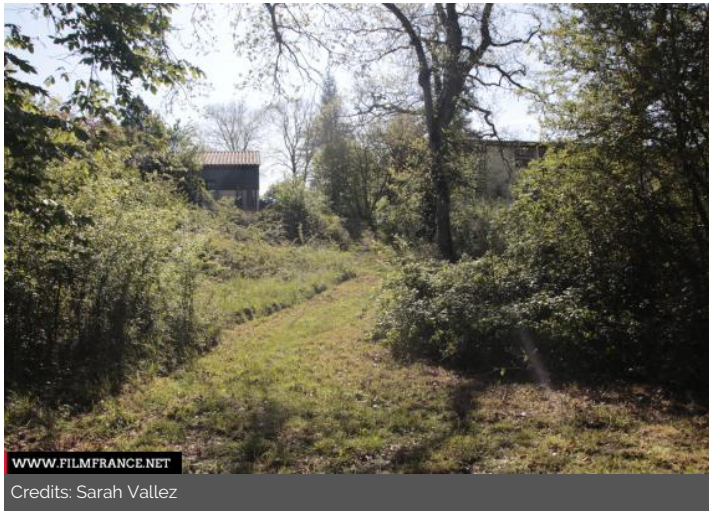

✉ ☎ +33 (0)5 62 63 69 30

WWW.FILMFRANCE.NET

Credits: Sarah Vallez

WWW.FILMFRANCE.NET

Credits: Sarah Vallez

LOCATION TYPE

CATEGORIES

Woods Path Educational establishment Agricultural farm Forest High school Ruins Walk

The farm is based on three production sites (Beaulieu, La Hourre and Barran).

LOCATION CONDITION TYPE

Well maintained

Related locations

Beaulieu Lavacant highschool - Beaulieu site - Outside

Beaulieu Lavacant highschool - Beaulieu site - Inside