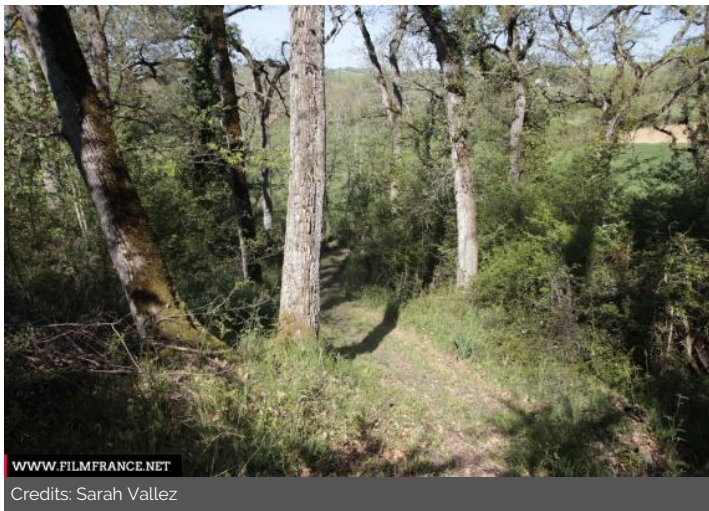

✉ ☎ +33 (0)5 62 63 69 30

WWW.FILMFRANCE.NET

Credits: Sarah Vallez

WWW.FILMFRANCE.NET

Credits: Sarah Vallez

LOCATION TYPE

CATEGORIES

Woods Path Educational establishment Agricultural farm Forest High school Ruins Walk

The establishment is composed of an Agricultural High School on the sites of Beaulieu and Lavacant, of an Agricultural CFA, as well as of an Agricultural Farm.

Nearly 120 people prepare more than 600 young people (430 students, 200 apprentices) to obtain various diplomas in the fields of science, agri-environment, agri-food and personal services.

The farm is based on three production sites (Beaulieu, La Hourre and Barran).

LOCATION CONDITION TYPE

Well maintained

Related locations

Beaulieu Lavacant highschool - Beaulieu site - Outside

Beaulieu Lavacant highschool - Beaulieu site - Inside