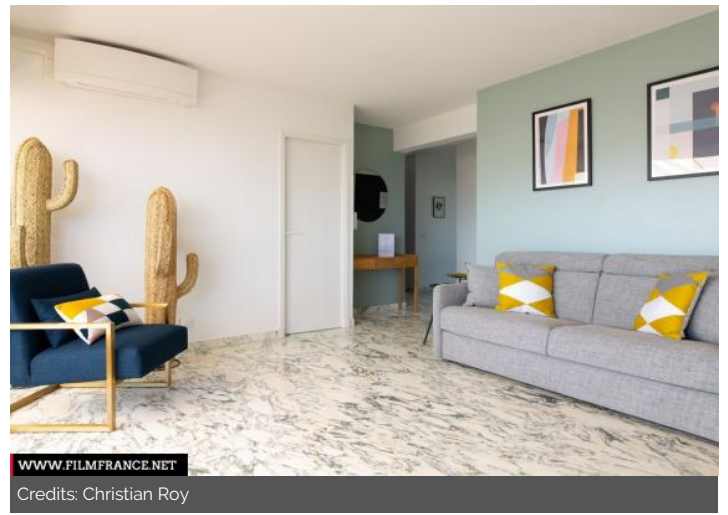

WWW.FILMFRANCE.NET
Credits: Christian Roy