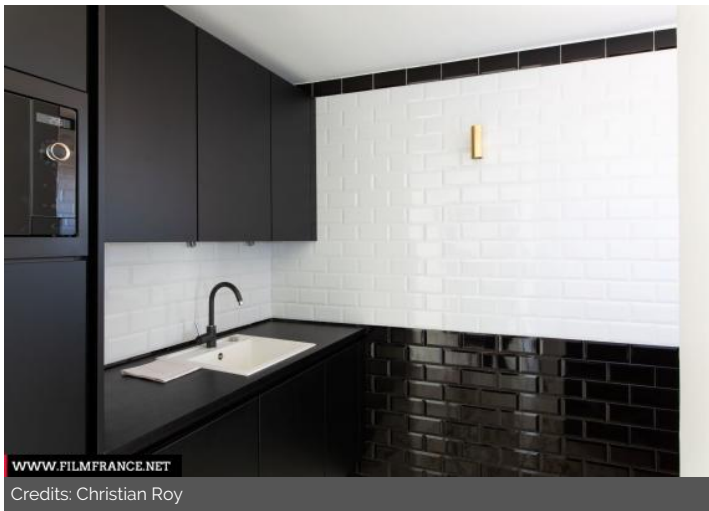

WWW.FILMFRANCE.NET
Credits: Christian Roy

LOCATION TYPE

CATEGORIES

Apartment Terrace

ENVIRONMENT

Seaside, City

GENERAL PRESENTATION

Apartment on the roof of a building of 8 floors with a terrace with 360° view on the bay of Cannes and the mountains.

LOCATION CONDITION TYPE

Perfect condition

CONSTRUCTION PERIOD

1967-1972

DOMINANT STYLE

Contemporary

REMARKABLE ARCHITECTURAL

Terrace (architecture)

ELEMENTS