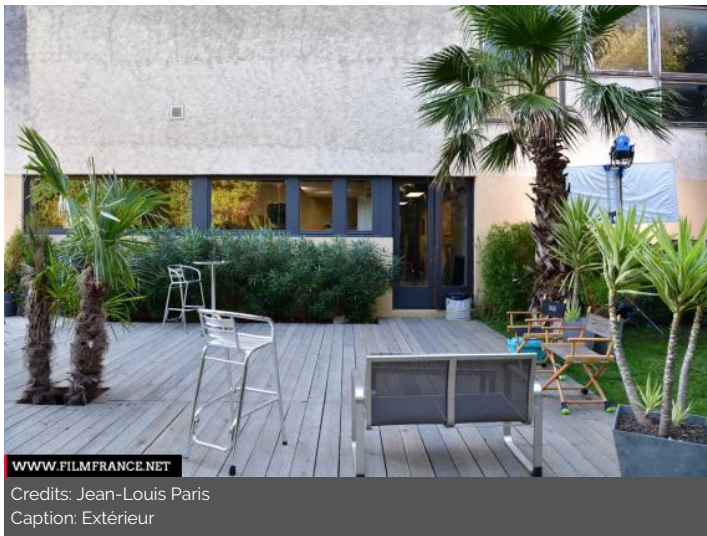

Credits: Jean-Louis Paris
Caption: Décor salle interrogatoire

Credits: Jean-Louis Paris
Caption: Extérieur

LOCATION TYPE

CATEGORIES

Reception desk   Offices   Gendarmerie barracks   Police station   Park   Hospital   Laboratoire   Penitentiary
Film Studio

ENVIRONMENT

Roadside, Countryside, Forest, City

GENERAL PRESENTATION

The Grasse studio has been the main set for the french TV series "Section de Recherches" and is equipped with ready-to-shoot sets : hospital (room, corridors, waiting room), police station and forensic department (two cells, interrogation room, reception, laboratory, offices, archive room). Installed in a former high school, the studio offers work spaces for productions (offices, meeting rooms, storage, dressing rooms, decoration workshops, ...) for a total surface of 2000m².

LOCATION CONDITION TYPE

Well maintained