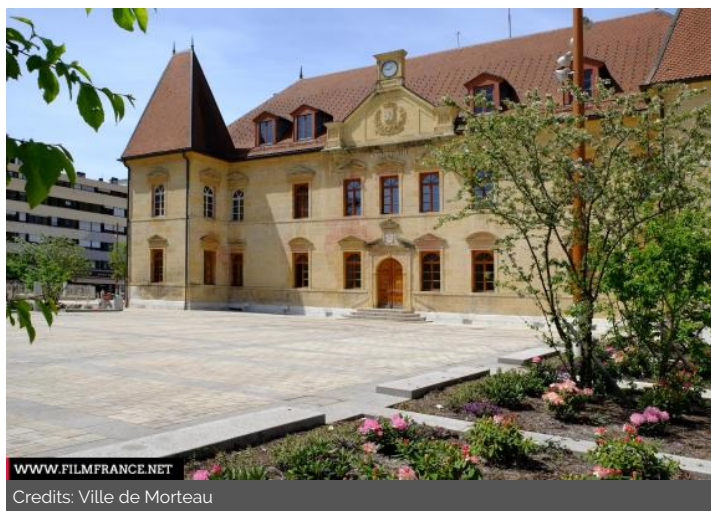

WWW.FILMFRANCE.NET

Credits: Ville de Morteau