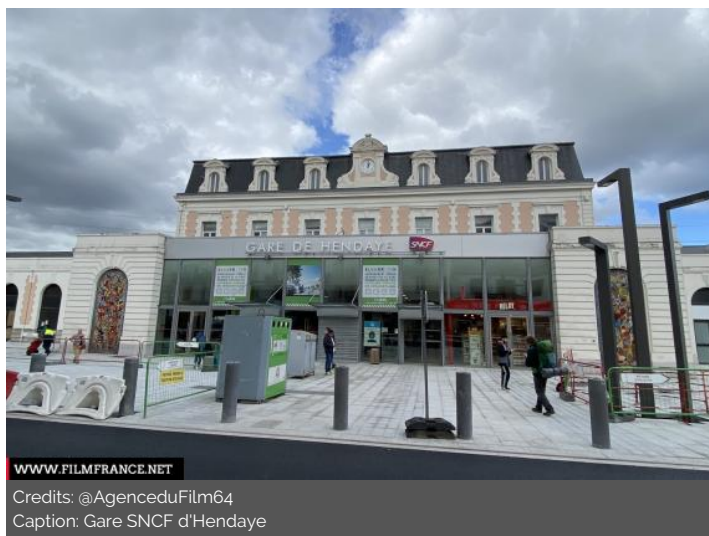

WWW.FILMFRANCE.NET

Credits: @AgenceduFilm64

Caption: Gare SNCF d'Hendaye