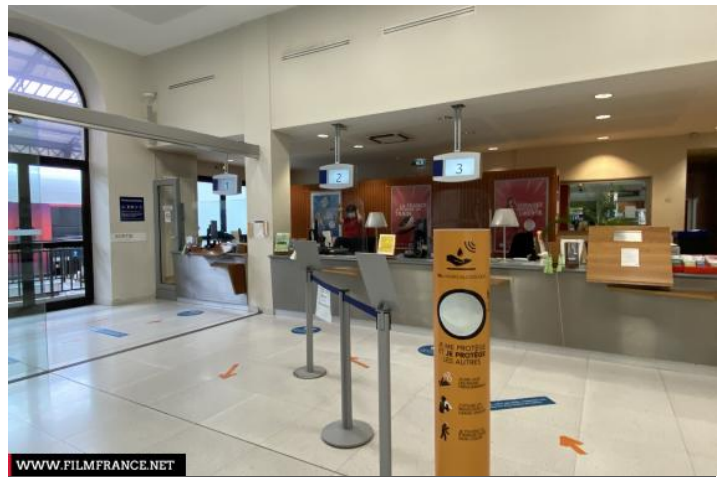

WWW.FILMFRANCE.NET

Credits: @AgenceduFilm64

Caption: Gare SNCF d'Hendaye