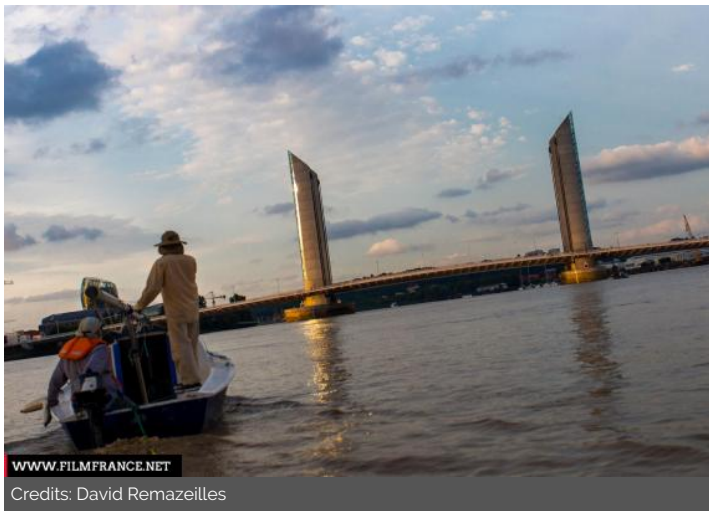

WWW.FILMFRANCE.NET

Credits: David Remazeilles

LOCATION TYPE

CATEGORIES

Bridge Movable bridge

ENVIRONMENT

Riverside, City

GENERAL PRESENTATION

LOCATION CONDITION TYPE

Well maintained