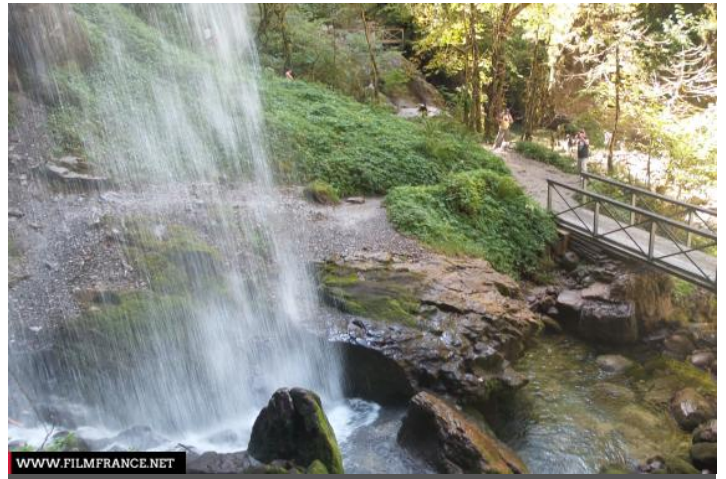

WWW.FILMFRANCE.NET

Credits: Nicolas Pavageau
Caption: Gorges de Kakueta à Sainte-Engrâce