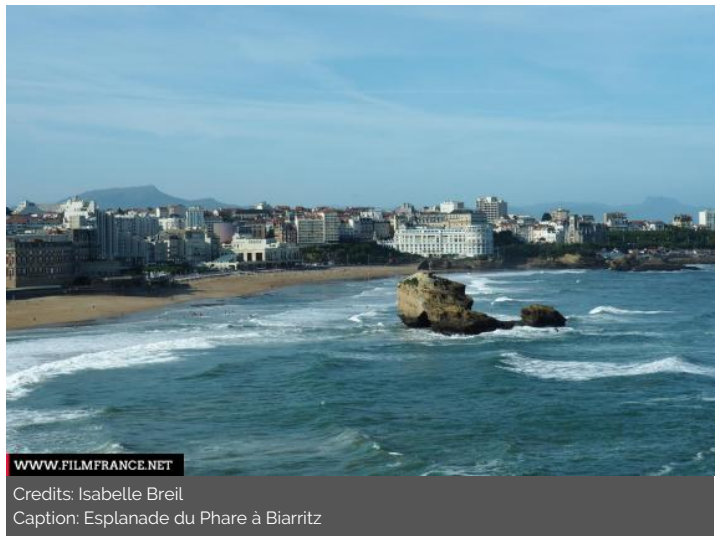

Location pre-spotted by Film France network

Geolocation

N°79345

updated: 02/04/2021

Lighthouse Esplanade in Biarritz

Pointe Saint Martin
64200 Biarritz
France

Contact the commission

Agence du Film Béarn Pays basque

Credits: Isabelle Breil
Caption: Esplanade du Phare à Biarritz

WWW.FILMFRANCE.NET

Credits: Isabelle Breil
Caption: Esplanade du Phare à Biarritz

WWW.FILMFRANCE.NET

Credits: Isabelle Breil
Caption: Esplanade du Phare à Biarritz

LOCATION TYPE

CATEGORIES

Parking lot

Lighthouse

Viewpoint

ENVIRONMENT

Seaside, City

GENERAL PRESENTATION

Biarritz lighthouse at Pointe Saint Martin with panoramic views of the Basque coast and mountains

LOCATION CONDITION TYPE

Well maintained