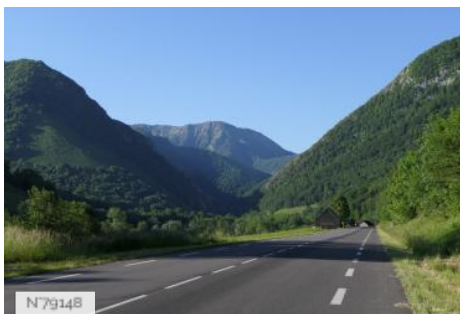

ENVIRONMENT

Forest, Mountain

GENERAL PRESENTATION

Two-lane road in the Aspe valley with marking and views of the mountains.

LOCATION CONDITION TYPE

Well maintained

Related locations

N134 from Gurmençon to Bedous