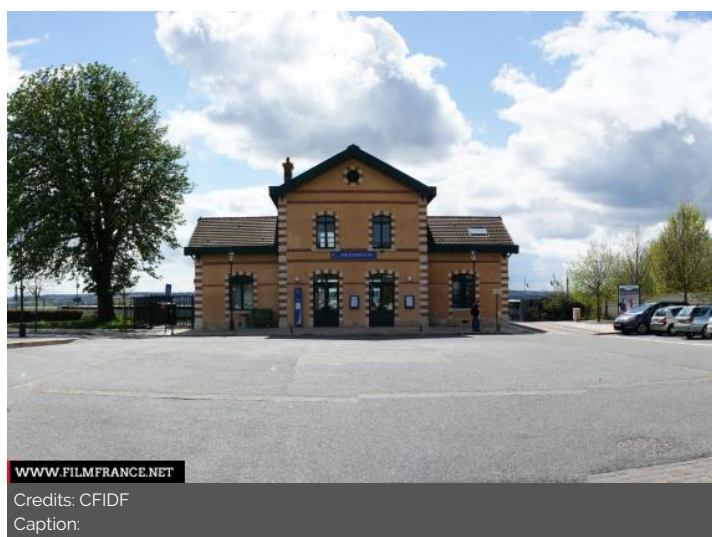

WWW.FILMFRANCE.NET

Credits: CFIDF
Caption: