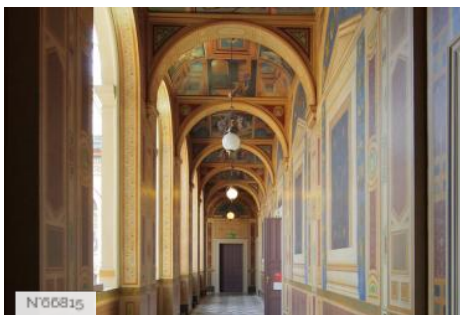

ENVIRONMENT

City

GENERAL PRESENTATION

LOCATION CONDITION TYPE

Well maintained

LOCATION HISTORY

The École des Beaux-arts is made up of a vast complex of buildings located at 14 rue Bonaparte, between the quai Malaquais and the rue Bonaparte, in the heart of Saint-Germain-des-Près, just across the Seine from the Louvre museum. Founded in 1648 by Charles Le Brun as the Académie de peinture et de sculpture (the famed French Academy). In 1793, the institutes were suppressed, but in 1816, the name was changed when it merged with the Académie d'architecture. Held in the King's tutelage until 1863, an imperial decree of November 13, 1863 named the school's director, who serves for a five-year term. Long supervised by the Ministry of Public Instruction, the Ecole des beaux-arts is now a public establishment.

CONSTRUCTION PERIOD

XIXth Century

DOMINANT STYLE

Eclecticism, Second Empire

Related locations

N°06815

Ecole nationale supérieure des Beaux-arts -
Global information

N°06830