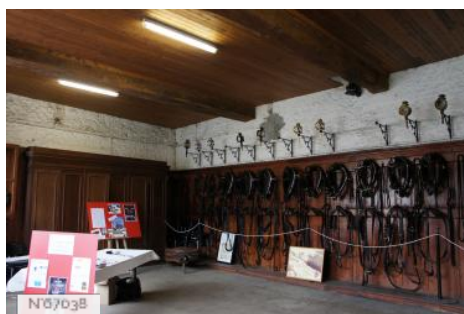

Stud farm Riding ring Riding school

ENVIRONMENT

Countryside, Forest

GENERAL PRESENTATION

LOCATION CONDITION TYPE

Well maintained

LOCATION HISTORY

Only national stud farm established in Ile de France, the Haras des Bréviaires was created in 1973 and occupy a domain of 50 acres. Equestrian center, the Haras is also a horse frozen seed center.

CONSTRUCTION PERIOD

1971-1980

Related locations

Bréviaires national stud farm - Global information

Bréviaires national stud farm - Mansion

Bréviaires national stud farm - Reproduction stall

Bréviaires national stud farm - Honor saddlery