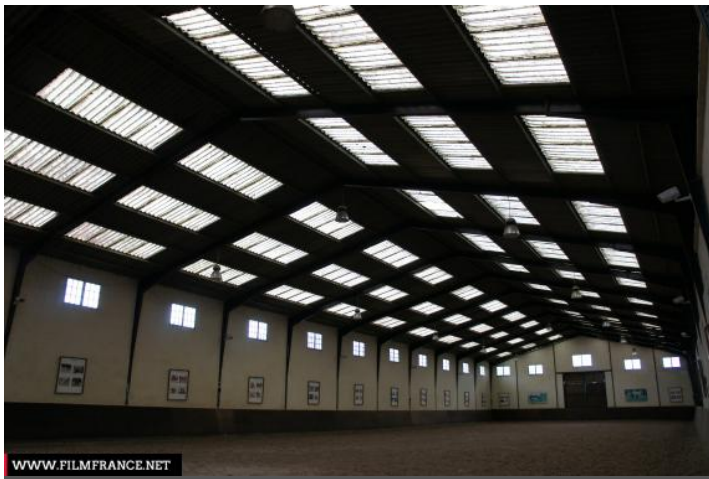

WWW.FILMFRANCE.NET

Credits: Commission du Film IDF-C. Cardon
Caption: