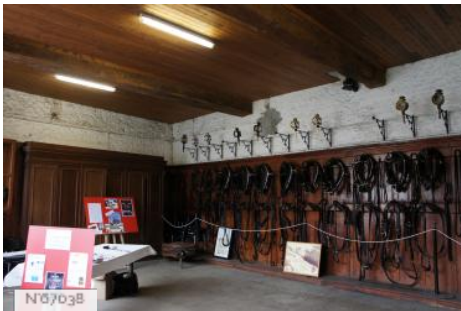

N 07038
Bréviaires national stud farm - Honor saddlery