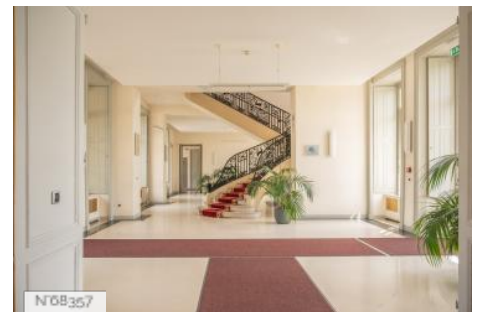

Domaine de la Grange-La Prévôté - Entrance hall