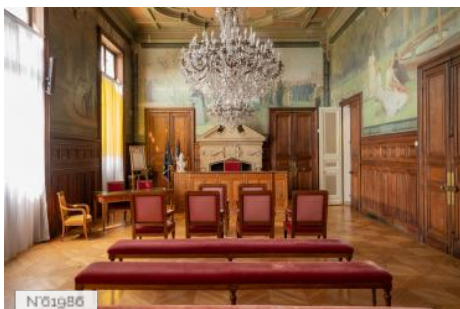

Related locations

N°01986