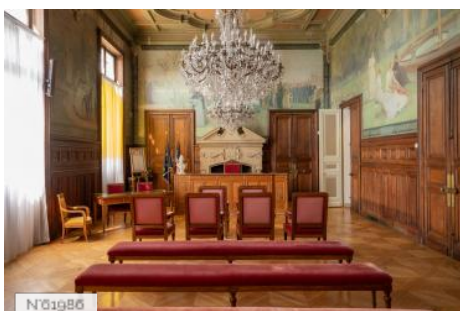

City of Nogent-sur-Marne - City hall

Related locations