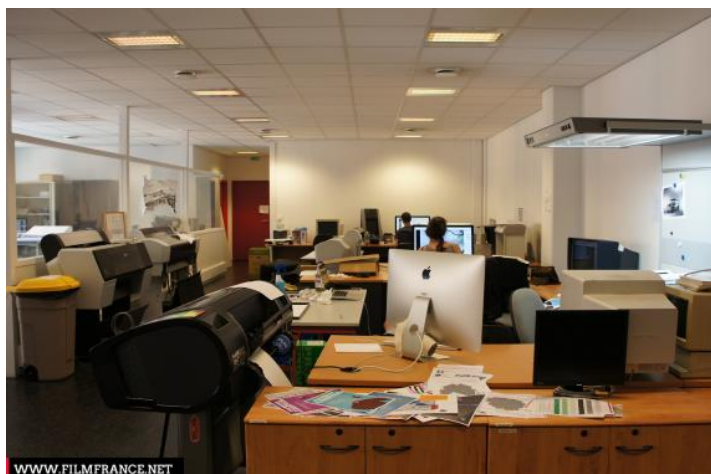

WWW.FILMFRANCE.NET

Credits:
Caption: