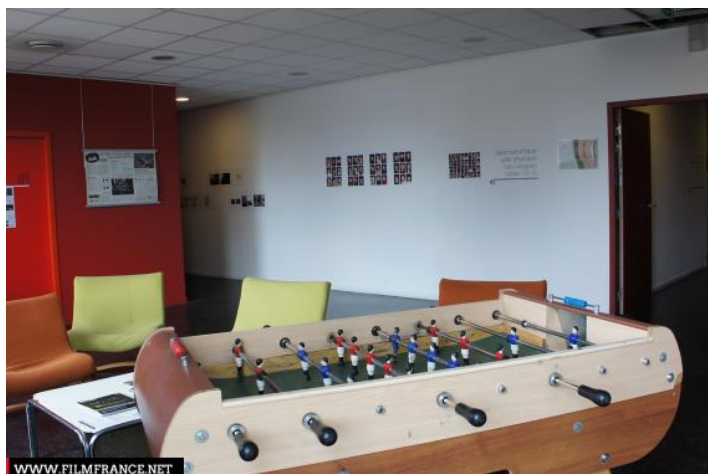

WWW.FILMFRANCE.NET

Credits: Commission du Film IDF
Caption: