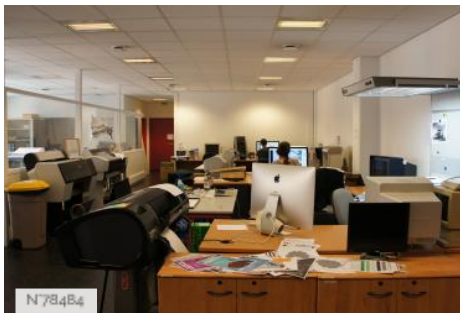

N78484

Louis Lumière national school - Digital laboratory