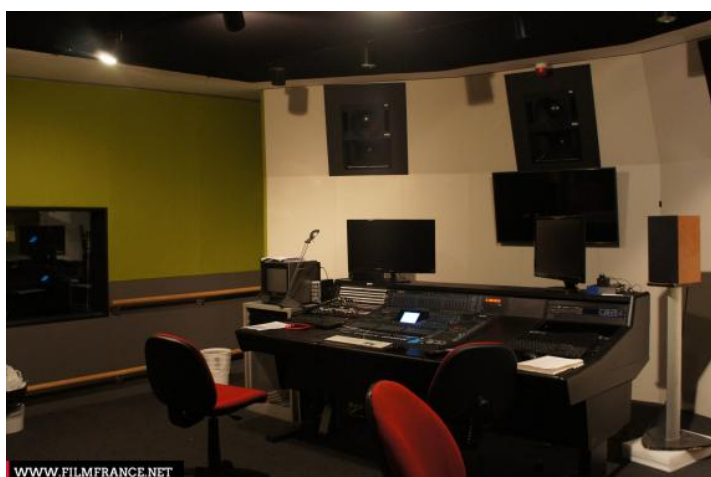

Location pre-spotted by Film France network

Geolocation

N°78480

updated: 06/12/2015

Louis Lumière national school - Radio room

93200 Saint-Denis
France

Contact the commission

[Film Paris Region, Ile-de-France Film Commission](#)