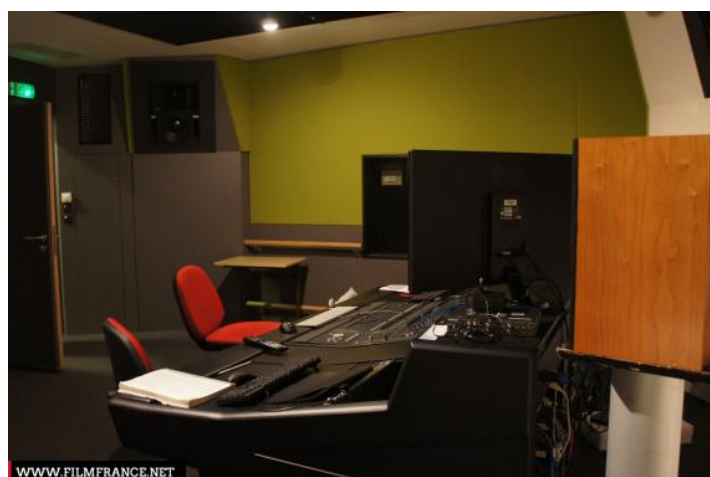

WWW.FILMFRANCE.NET

Credits: Commission du Film IDF
Caption: