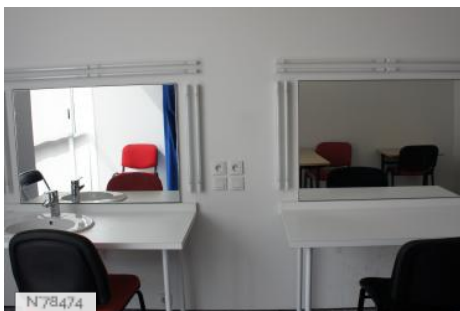

Related locations

Louis Lumière national school - Hall adjoining the projection room + Patio

Louis Lumière national school - Projection Room

Louis Lumière national school - Photo Studio

Louis Lumière national school - Dressing room

Louis Lumière national school - Editing room

Louis Lumière national school - Electronic laboratory

N78477
Louis Lumière national school - Classroom 08

N78478
Louis Lumière national school - Control room - music room

N78479
Louis Lumière national school - Cinema Mixing room

N78480
Louis Lumière national school - Radio room

N78481
Louis Lumière national school - Laboratory adjacent to the photography lab

N78482
Louis Lumière national school - Photography laboratory