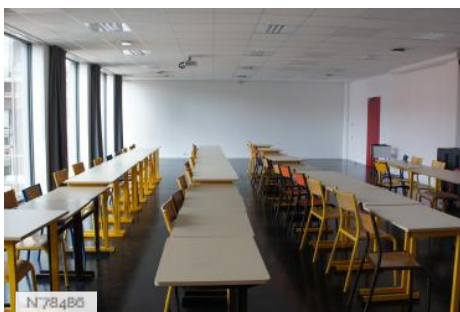

N78486
Louis Lumière national school - Classroom 14