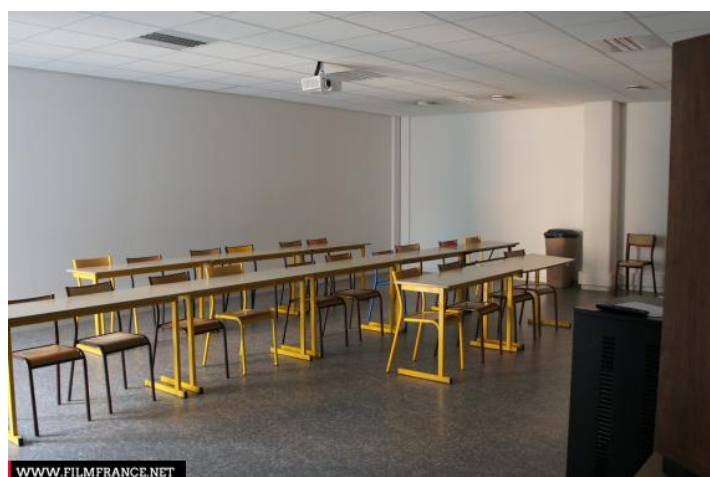

WWW.FILMFRANCE.NET

Credits: Commission du Film Ile de France

Caption: