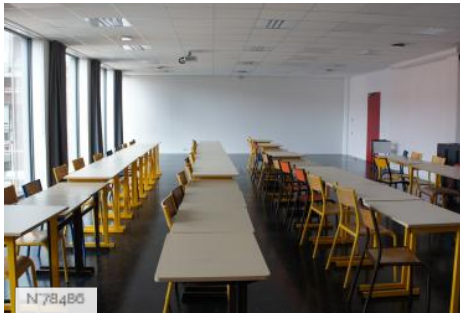

N78486

Louis Lumière national school - Classroom 14