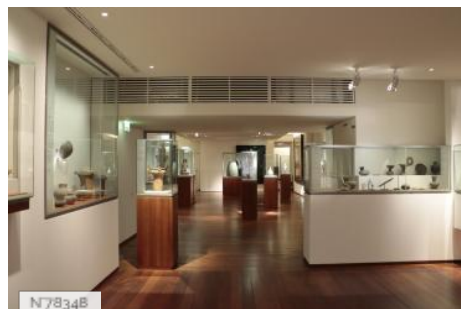

CONSTRUCTION PERIOD

2001-2010, XIXth Century

DOMINANT STYLE

Contemporary

Related locations

N77060

National museum of Asian arts - Guimet - Khmer courtyard

N78348