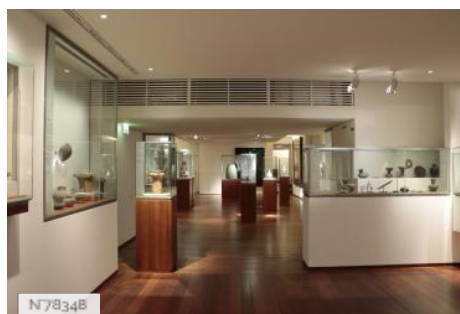

Related locations