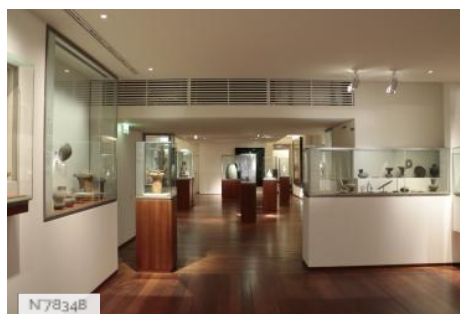

CONSTRUCTION PERIOD

2001-2010, XIXth Century

DOMINANT STYLE

Contemporary

REMARKABLE ARCHITECTURAL ELEMENTS

Statue

Related locations

N77060