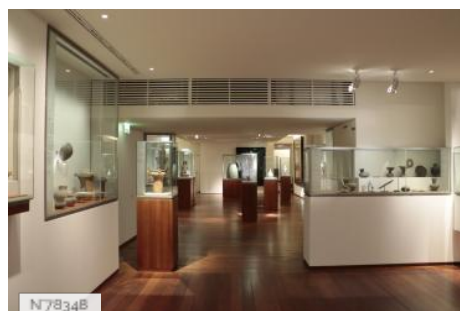

CONSTRUCTION PERIOD

2001-2010, XIXth Century

DOMINANT STYLE

Contemporary

Related locations

N77060

National museum of Asian arts - Guimet - Khmer courtyard

N78348