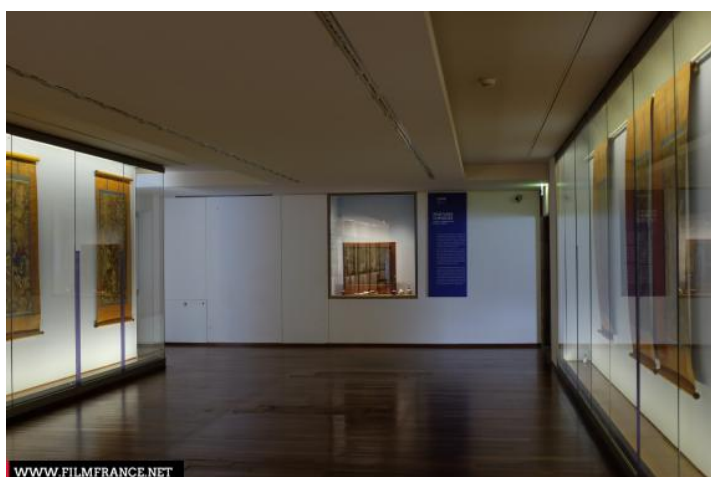

## National museum of Asian arts - Guimet - Chinese paintings hall

**75116 Paris  
France**

Contact the commission

**Film Paris Region, Ile-de-France Film Commission**

WWW.FILMFRANCE.NET

Credits: Commission du film d'Ile-de-France  
Caption: Chinese paintings hall