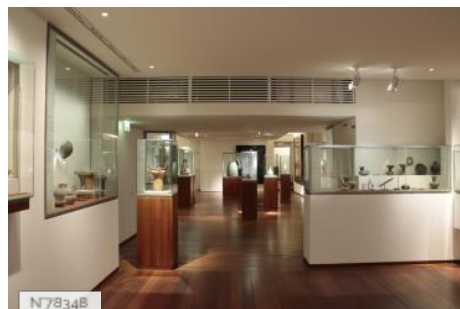

CONSTRUCTION PERIOD

2001-2010, XIXth Century

DOMINANT STYLE

Contemporary

Related locations

N77060

National museum of Asian arts - Guimet - Khmer courtyard

N78348