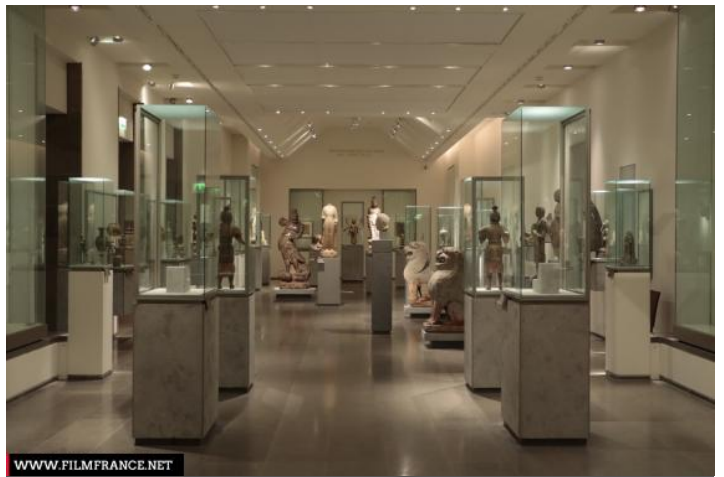

WWW.FILMFRANCE.NET

Credits: Commission du film d'Ile-de-France
Caption: Hall of the Chinese caves