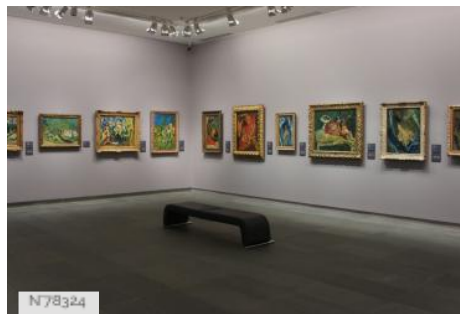

## GENERAL PRESENTATION

LOCATION CONDITION TYPE

Well maintained

LOCATION HISTORY

Located in the heart of Paris, in the Tuileries Gardens, two exceptional collections are on display in the Musée de l'Orangerie : Claude Monet's Waterlilies and the Walter Guillaume collection, which brings together masterpieces by Renoir, Cézanne, Modigliani, Matisse and Picasso, among others, and is a magnificent illustration of modern art from 1870 to 1936.

## Related locations

Musée de l'Orangerie - Toilet

Musée de l'Orangerie - attic / machine room

Musée de l'Orangerie - Backstairs\backstairs

Musée de l'Orangerie - Water Lilies Rooms

Musée de l'Orangerie - Educational Room\neducational room\neducational

Musée de l'Orangerie - Lobby

Musée de l'Orangerie - Glass roof Space

Musée de l'Orangerie - Exhibition Rooms

Musée de l'Orangerie - Auditorium

Musée de l'Orangerie - Global index