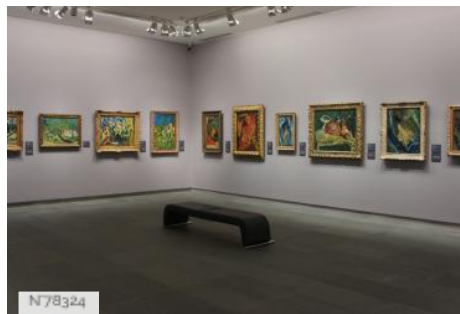

Located in the heart of Paris, in the Tuileries Gardens, two exceptional collections are on display in the Musée de l'Orangerie : Claude Monet's Waterlilies and the Walter Guillaume collection, which brings together masterpieces by Renoir, Cézanne, Modigliani, Matisse and Picasso,

among others, and is a magnificent illustration of modern art from 1870 to 1936.

CONSTRUCTION PERIOD

XIXth Century

Related locations

Musée de l'Orangerie - Toilet

Musée de l'Orangerie - attic / machine room

Musée de l'Orangerie - Backstairs\backstairs

Musée de l'Orangerie - Water Lilies Rooms

Musée de l'Orangerie - Educational Room\neducational room\neducational

Musée de l'Orangerie - Lobby

Musée de l'Orangerie - Glass roof Space

Musée de l'Orangerie - Exhibition Rooms

Musée de l'Orangerie - Auditorium

Musée de l'Orangerie - Global index