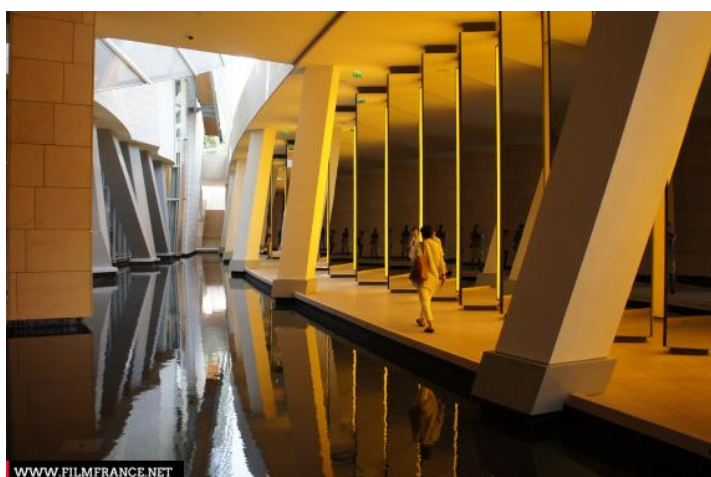

WWW.FILMFRANCE.NET

Credits: Commission du film d'Ile de France
Caption: The cave