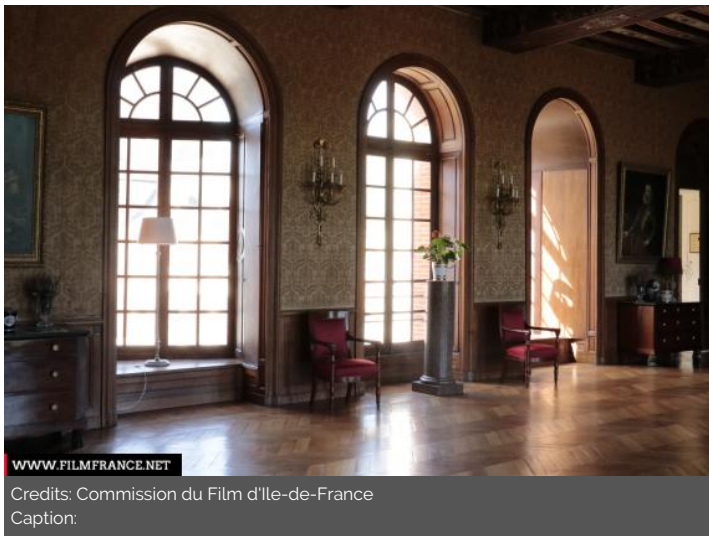

WWW.FILMFRANCE.NET

Credits: Commission du Film d'Ile-de-France
Caption:

LOCATION TYPE

CATEGORIES

Castle Room Dining Room Ballroom Dance hall (lesson) Reception hall

ENVIRONMENT

City, Forest, Park or garden, Roadside

GENERAL PRESENTATION

LOCATION CONDITION TYPE

Well maintained, Restored or Renovated

LOCATION HISTORY

The Grosbois estate has been conceived as a hunting lodge. Its name comes from the vast stretch of woods abundant in games that surrounds it. The half-moon central pavilion corresponds to the original building from the end of the 16th century. Two wings set at right angles and two lateral pavilions are in accordance with the central building style but have been built by the Duke of Angoulême in the 17th century. Marshal Berthier acquires the castle in the 18th century and extends it. Grosbois estate is from now on an international centre for the training of horses and to this end counting maintenance, restoration and renovation works have been made. In addition to the horse-training center, Grosbois estate is also a training school, a research center and a museum.

CONSTRUCTION PERIOD

XVIIth Century

DOMINANT STYLE

Louis XIII

REMARKABLE ARCHITECTURAL

Gallery (architecture)

ELEMENTS