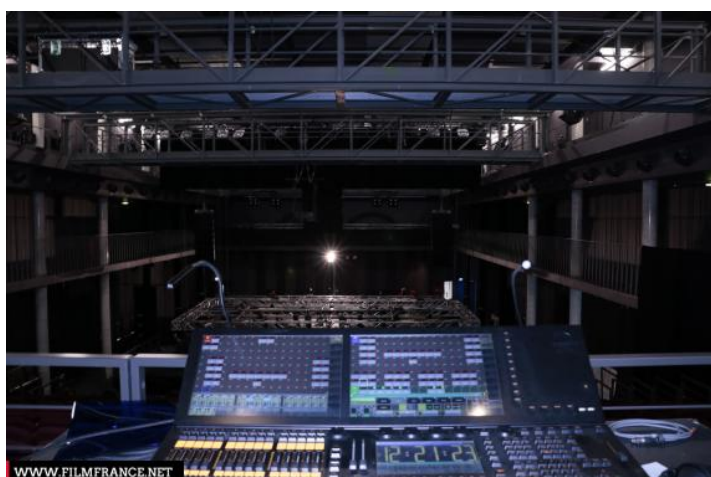

WWW.FILMFRANCE.NET

Credits: Commission du Film d'Ile-de-France
Caption: