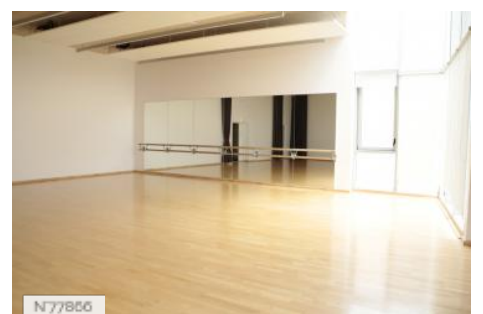

WWW.FILMFRANCE.NET

WWW.FILMFRANCE.NET

WWW.FILMFRANCE.NET

LOCATION TYPE

CATEGORIES

Performance hall Cultural site Concert hall Cultural edifice Cultural establishment Arts center
Art complex

ENVIRONMENT

City

GENERAL PRESENTATION

LOCATION HISTORY

The Regional Conservatory was designed in 2013 by the french architects François Chochon and Laurent Pierre. It is composed of a concrete ground and of two asymmetrical towers linked by a glass footbridge. Both Conservatoy and concert room l'Embarcadère communicates.

CONSTRUCTION PERIOD

2011-2020

DOMINANT STYLE

Contemporary

REMARKABLE ARCHITECTURAL ELEMENTS

Column

Related locations

N77836

N77865

N77866