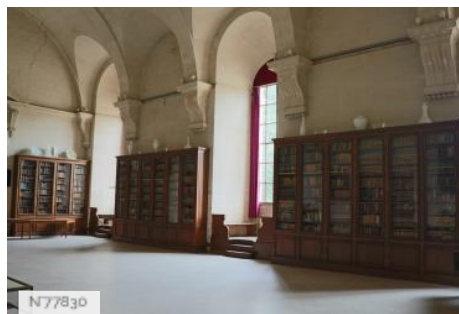

Maison d'Education de la Légion d'Honneur - Blue sanitary

N77830

Maison d'Education de la Légion d'Honneur - Library