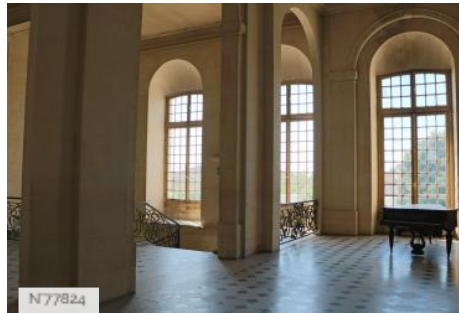

Maison d'Education de la Légion d'Honneur - visiting room

N77824