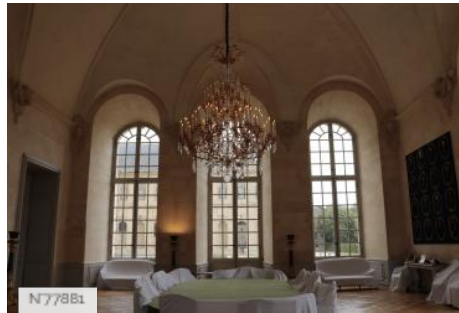

LOCATION HISTORY

The Maison d'éducation de la Légion d'Honneur in Saint-Denis is a public school managed by the Great Chancellery of the Legion of Honour. The students are girls who are descendants of the decorated by the National Order of the Legion of Honour, the Military Medal and the French National Order of Merit. It receives high school and preparatory class students as a boarding school. In 1809 Napoleon signed a decree to install the Légion d'Honneur house of education in Saint-Denis Abbey. During the 18th century, the buildings of Saint-Denis Royal Abbey were rebuilt on the same place as the former medieval abbey. Robert de Cotte, who was Louis XIV's architect, drew the plans and built the East aisle and the South gallery which are the oldest parts of the building. Then several architects continued to work on the building, such as Jacques V Gabriel and Ange-Jacques Gabriel. Two round buildings surrounding the main courtyard were erected later by Charles de Wailly. Later on, different buildings were added, such as the building dedicated to music tuition erected in 1895. A classroom building was built in the 80's, and again a new one in 2016. The buildings and the parc are classified as Monuments historiques since 1927. Several restauration campaigns were recently implemented: between 1990 and 2011 the dormitories were restored ; then in 2014 the Prince's Room and between 2016 and 2018 the Madrid staircase was restored.

Maison d'Education de la Légion d'Honneur - Older staircases

Maison d'Education de la Légion d'Honneur - Parking

Maison d'Education de la Légion d'Honneur - Early 20th's sanitariums

Maison d'Education de la Légion d'Honneur - Workshop

Maison d'Education de la Légion d'Honneur - Long dormitories

Maison d'Education de la Légion d'Honneur - Honour courtyard

Maison d'Education de la Légion d'Honneur - Salon des Princes

Maison d'Education de la Légion d'Honneur - Teachers dining room